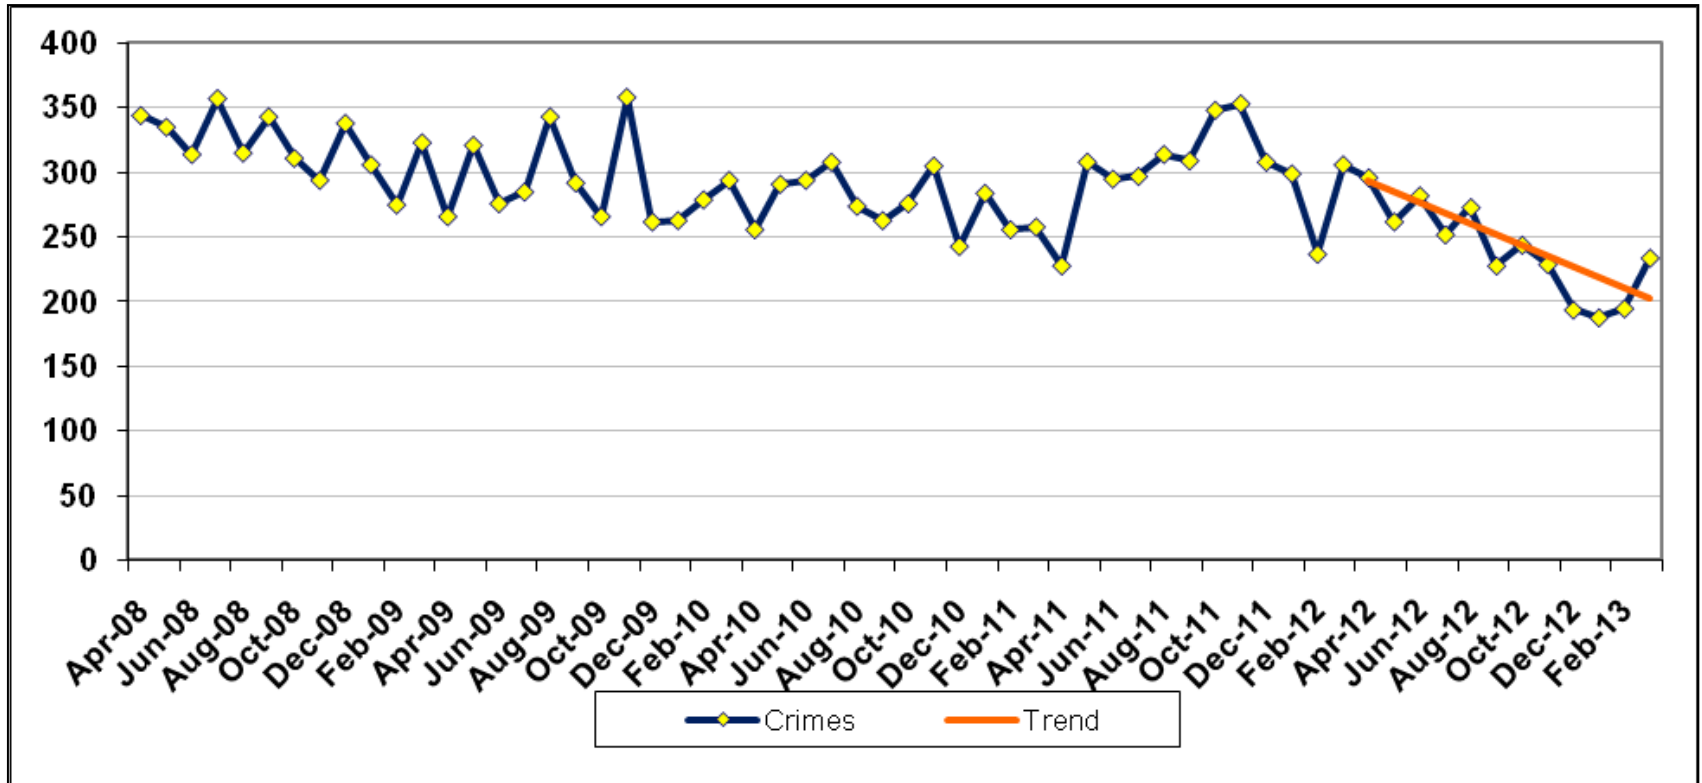

East Cambs Crime Performance

Recorded Crime Apr 08 – Mar 13 (with trend since Apr 12)

**GET CLOSER
AND SUPPORT THE FORCE!**

Get the complete picture at www.cambs.police.uk

Follow us: [@cambscops](https://twitter.com/cambscops)