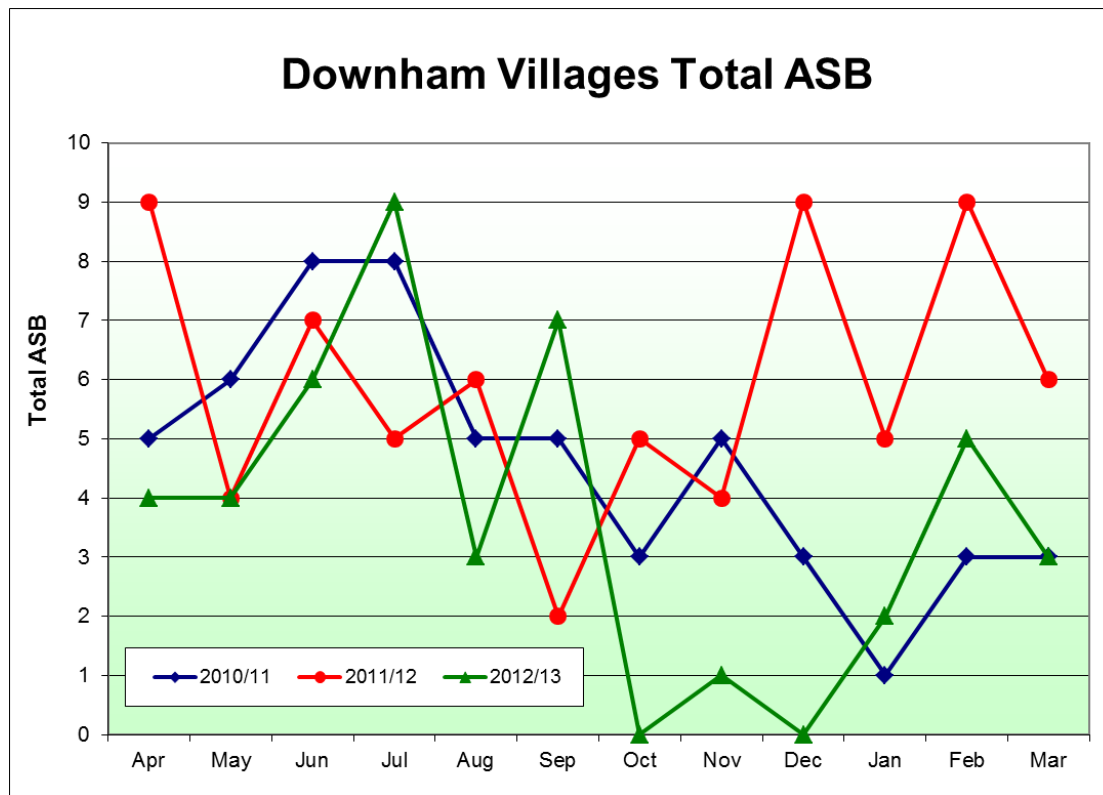

# Downham Villages ASB Update

Performance Highlights (Apr 12 – Feb 13, compared to Apr 11 - Feb 12)

Alcohol-related Incidents	-13	-68.4%	✓
Anti-social Behaviour	-27	-38%	✓

**GET CLOSER  
AND SUPPORT THE FORCE!**