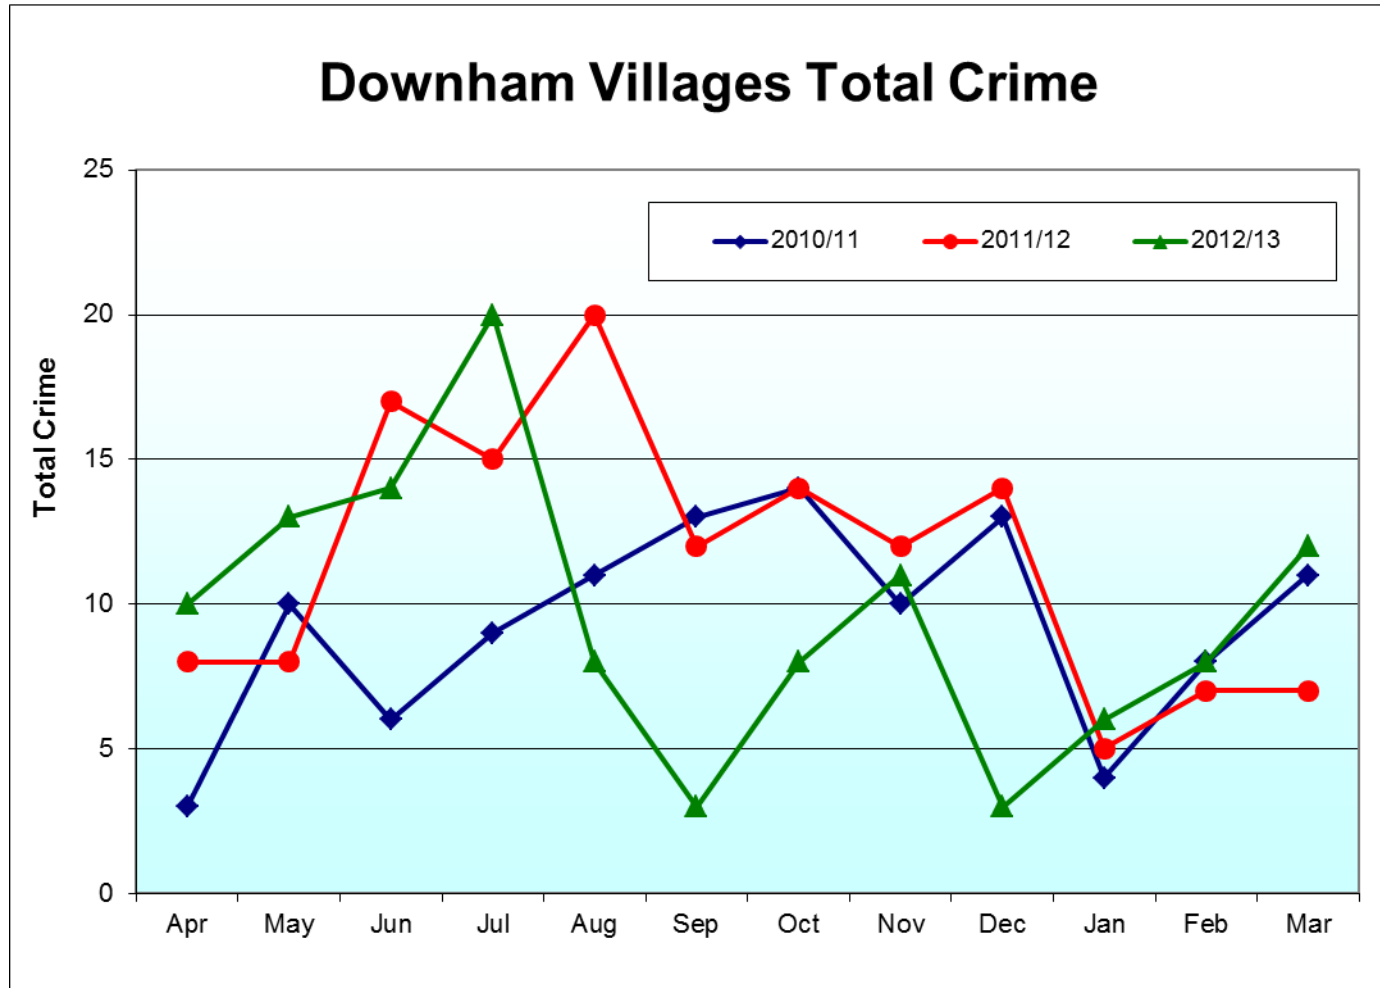

Downham Villages Crime Update

**GET CLOSER
AND SUPPORT THE FORCE!**

Get the complete picture at www.cambs.police.uk

Follow us: [@cambscops](https://twitter.com/cambscops)